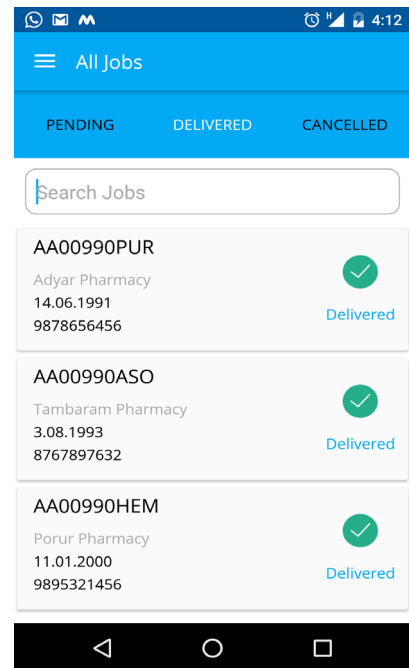

Job Management