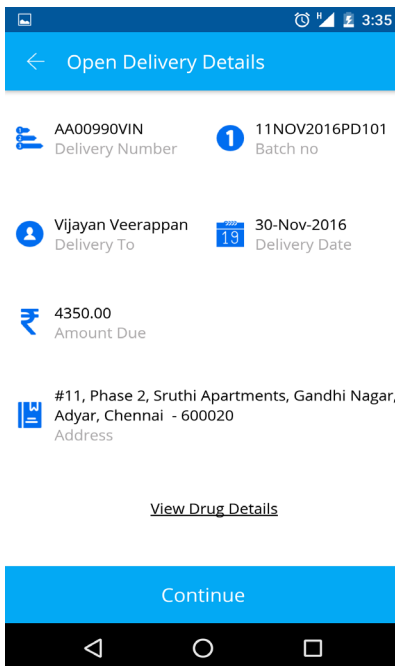

Delivery Details